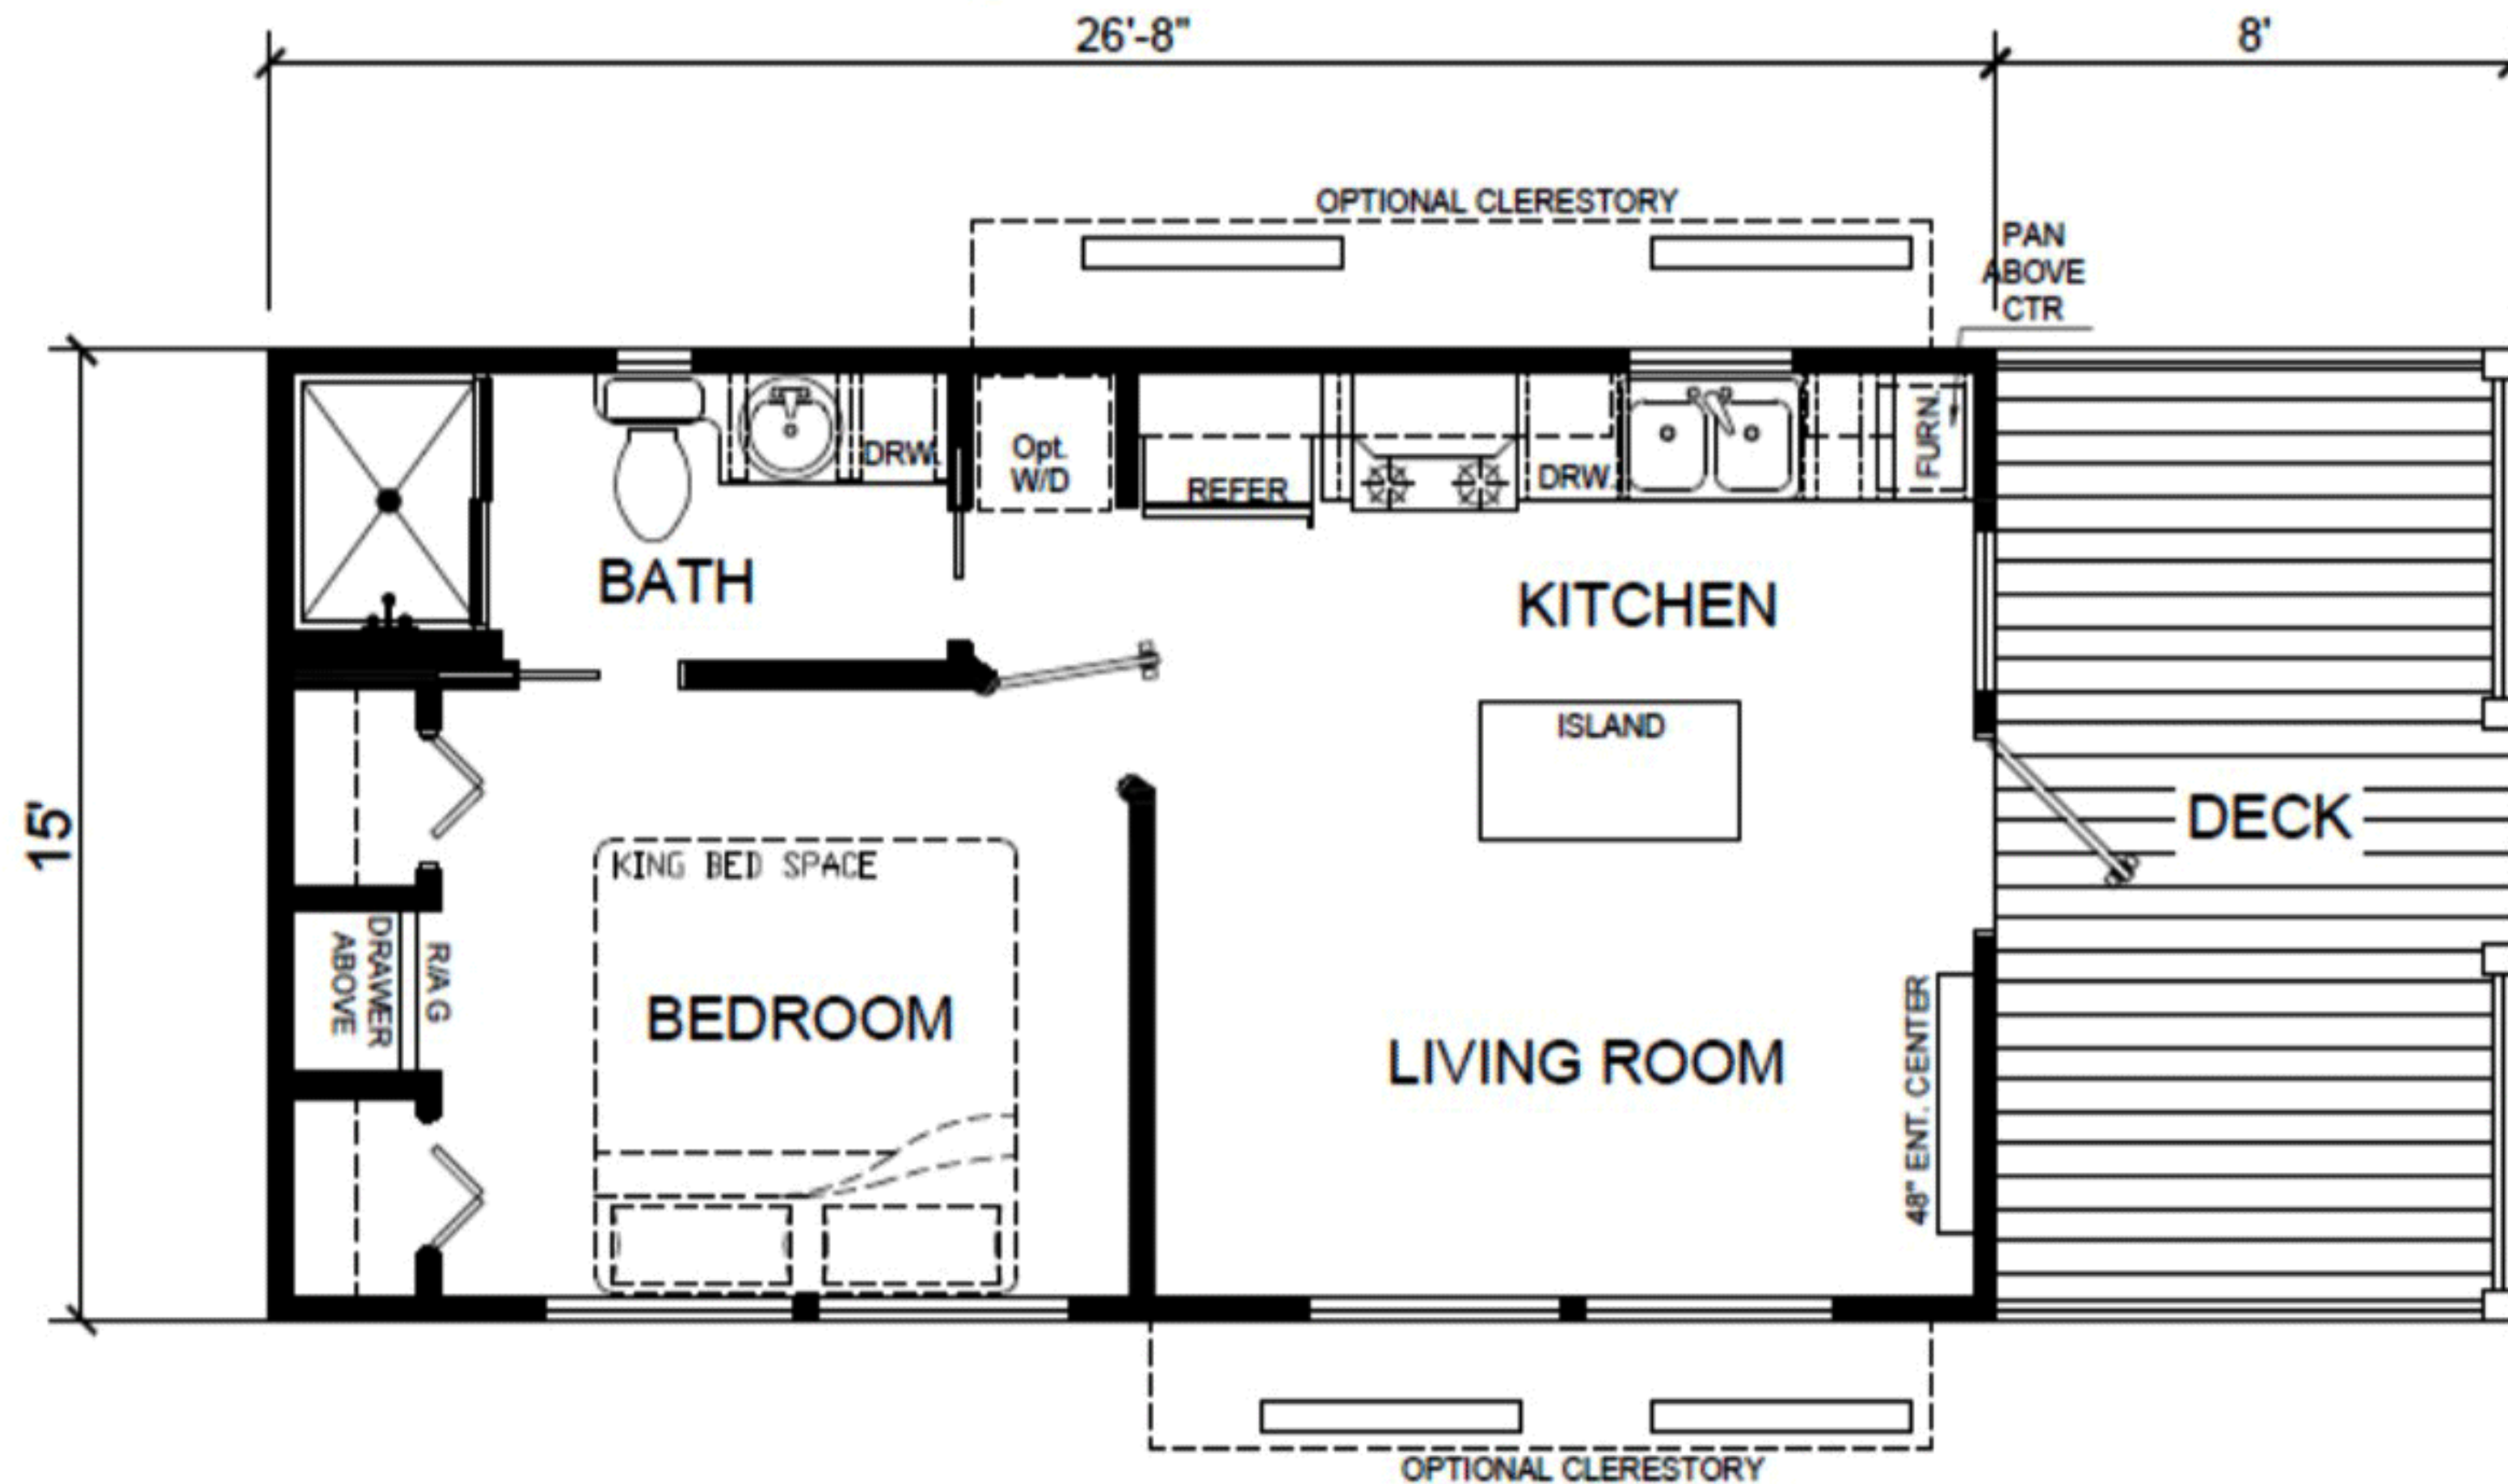

Bringing Quality Back
Signature Series

“Tumbleweed 6’FP”

399.45 sq ft

BRIGADIER HOMES OF WACO, INC.
3900 Interstate 35 S. Exit 331
Waco, TX 76706

Phone: 254-662-1373
Toll-Free: 800-877-1709
www.brigadierhomesofwaco.com