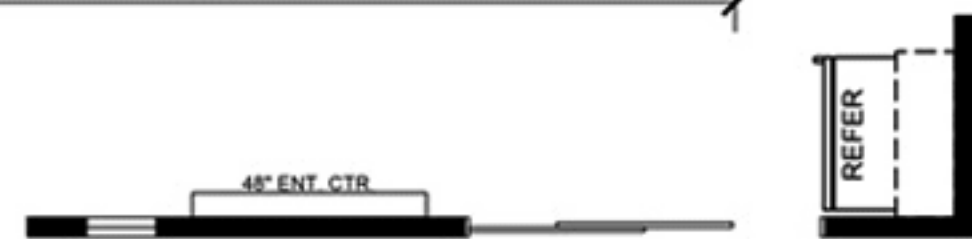

Bringing Quality Back
Signature Series
“Meadow View FPSPSL”

398.5 sq ft

BRIGADIER HOMES OF WACO, INC. Phone: 254-662-1373
3900 Interstate 35 S. Exit 331 Toll-Free: 800-877-1709
Waco, TX 76706 www.brigadierhomesofwaco.com