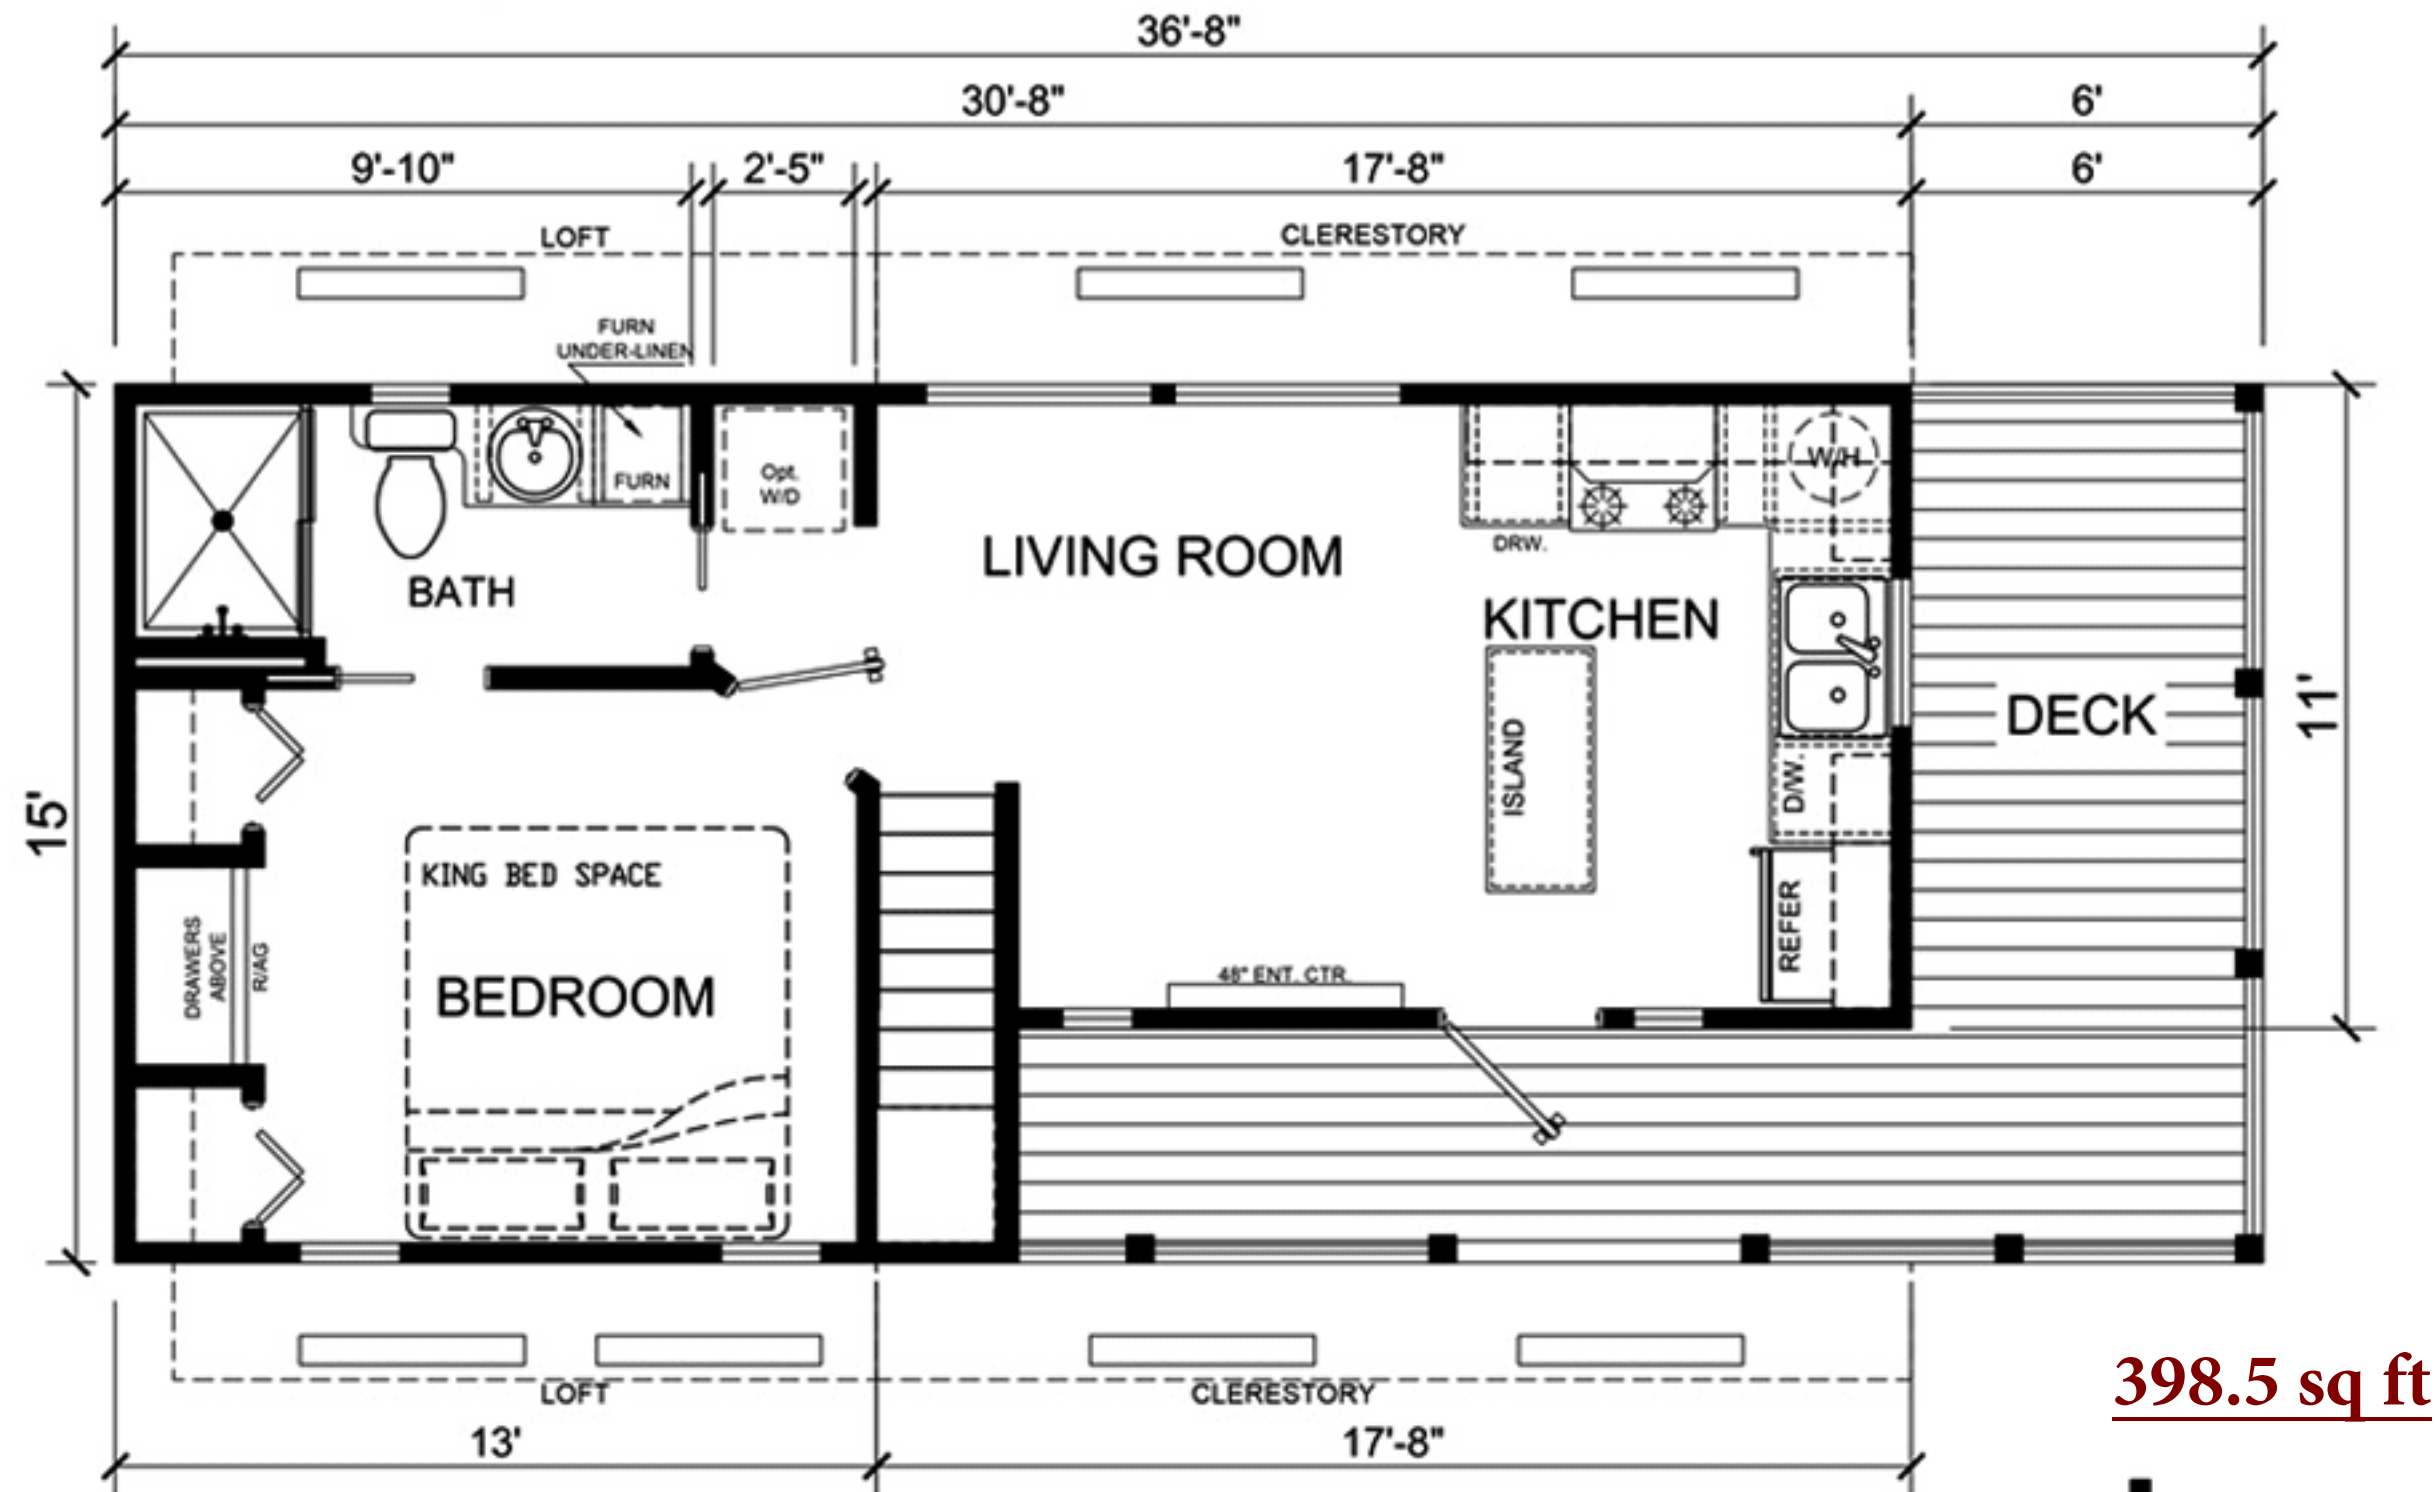

Bringing Quality Back
Signature Series
“Meadow View FPSPSL”

398.5 sq ft

BRIGADIER HOMES OF WACO, INC. Phone: 254-662-1373
3900 Interstate 35 S. Exit 331 Toll-Free: 800-877-1709
Waco, TX 76706 www.brigadierhomesofwaco.com